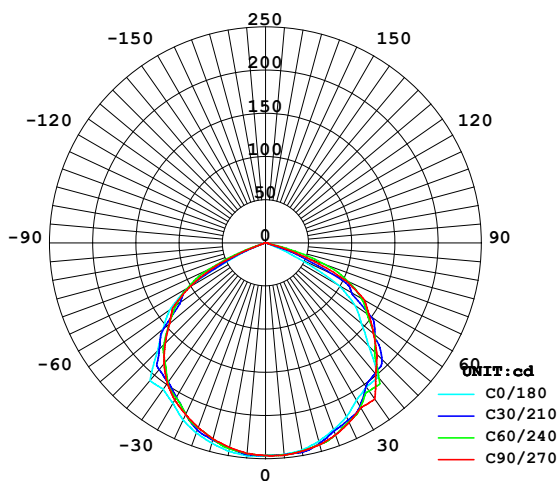

Model:	10w	Imax (cd)	247.3	S/H (C0/180)	1.31
Nominal Power (w)	11w	Efficiency (%)	94.2%	S/H (C90/270)	1.27
Rated Voltage (v)	230v	Total Flux (lm)	790.56	Up (%)	0.0
Nominal Flux (lm)	800lm	Class	Direct	Down (%)	94.2
Test Flux (lm)	800lm				

Luminous Intensity Distribution

tel: 01507 328031
 fax: 01507 328039
 email: sales@lumineux.co.uk

Technical Specification

Input Voltage	90-264 ACV 50Hz
Inout Power	10w \pm 15%
CRI	>65
Lumens	800 Nominal
Colour Temp	4000k Cool White
Working Temp	-25 to +45 degree C
Storage Temp	-45 to +70 degree C
Relative Humidity	Min 10% Max 90%
Altitude	2000m
Input Power Factor	.92
Input Effective Current	Min 0.1 Max 0.15
Input Power	Min 9.5 Max 11.5
Harmonic Distortion	20%
LED Light Source constant current	Min 320mA Max 360mA
LED Light Source constant voltage	Min 24v Max 28v
MTBF	\geq 25000H
Heat Sink	Product use at room temp. Max less than 70°c
Weight	0.55KG
Initial Luminous Flux	800-1000lm
Initial Colour Rendering	65
Initial Related colour temp	See Diagram 2
Optic maintenance ratio	70%
Stroboscopic	No
Temp Power Drift	10%
Temp Flux Drift	10%
Lighting on Lamp time	100ms
Lighting off lamp time	100ms
Beam Angle	120
Light Distribution curve	See diagram
Projection Area	See diagram
Flare shape	See diagram
H.V Test	3000VAC<5mA 60s L,N--GND
Insulation Resistance	1000VDC>10M Primary-subprime
Leakage Current	Input 264VAC/50Hz <3.5mA L,N--GND
EMC Certificate Number	CE EN55015
Protection grade	IP65