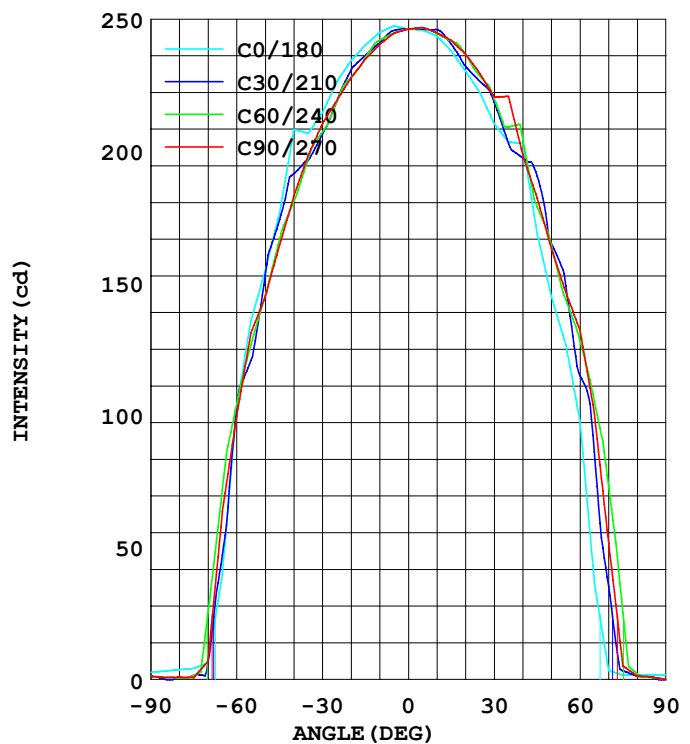

10w LED Floodlight 400371HJ 3 Year Warranty

Lumineux
Manby Business Park
Louth, Lincolnshire
LN11 8UT

tel: 01507 328031 fax: 01507 328039
email: sales@lumineux.co.uk

Luminaire Photometric Test Report

10w LED Floodlight

Model:	10w	Imax (cd)	247.3	S/H (C0/180)	1.31
Nominal Power (w)	11w	Efficiency (%)	94.2%	S/H (C90/270)	1.27
Rated Voltage (v)	230v	Total Flux (lm)	790.56	Up (%)	0.0
Nominal Flux (lm)	800lm	Class	Direct	Down (%)	94.2
Test Flux (lm)	800lm				

Luminous Intensity Distribution

tel: 01507 328031
 fax: 01507 328039
 email: sales@lumineux.co.uk

Technical Specification

Input Voltage	90-264 ACV 50Hz
Inout Power	10w \pm 15%
CRI	>65
Lumens	800 Nominal
Colour Temp	4000k Cool White
Working Temp	-25 to +45 degree C
Storage Temp	-45 to +70 degree C
Relative Humidity	Min 10% Max 90%
Altitude	2000m
Input Power Factor	.92
Input Effective Current	Min 0.1 Max 0.15
Input Power	Min 9.5 Max 11.5
Harmonic Distortion	20%
LED Light Source constant current	Min 320mA Max 360mA
LED Light Source constant voltage	Min 24v Max 28v
MTBF	\geq 25000H
Heat Sink	Product use at room temp. Max less than 70°c
Weight	0.55KG
Initial Luminous Flux	800-1000lm
Initial Colour Rendering	65
Initial Related colour temp	See Diagram 2
Optic maintenance ratio	70%
Stroboscopic	No
Temp Power Drift	10%
Temp Flux Drift	10%
Lighting on Lamp time	100ms
Lighting off lamp time	100ms
Beam Angle	120
Light Distribution curve	See diagram
Projection Area	See diagram
Flare shape	See diagram
H.V Test	3000VAC<5mA 60s L,N--GND
Insulation Resistance	1000VDC>10M Primary-subprime
Leakage Current	Input 264VAC/50Hz <3.5mA L,N--GND
EMC Certificate Number	CE EN55015
Protection grade	IP65