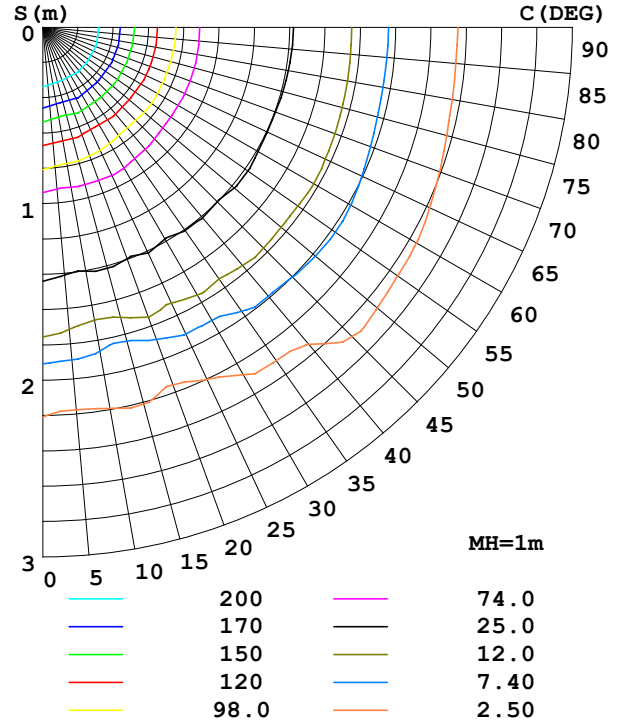

Model:	10w	Imax (cd)	247.3	S/H (C0/180)	1.31
Nominal Power (w)	11w	Efficiency (%)	94.2%	S/H (C90/270)	1.27
Rated Voltage (v)	230v	Total Flux (lm)	790.56	Up (%)	0.0
Nominal Flux (lm)	800lm	Class	Direct	Down (%)	94.2
Test Flux (lm)	800lm				

Luminous Intensity Distribution

tel: 01507 328031
 fax: 01507 328039
 email: sales@lumineux.co.uk

Technical Specification

Input Voltage	90-264 ACV 50Hz
Inout Power	10w \pm 15%
CRI	>65
Lumens	800 Nominal
Colour Temp	4000k Cool White
Working Temp	-25 to +45 degree C
Storage Temp	-45 to +70 degree C
Relative Humidity	Min 10% Max 90%
Altitude	2000m
Input Power Factor	.92
Input Effective Current	Min 0.1 Max 0.15
Input Power	Min 9.5 Max 11.5
Harmonic Distortion	20%
LED Light Source constant current	Min 320mA Max 360mA
LED Light Source constant voltage	Min 24v Max 28v
MTBF	\geq 25000H
Heat Sink	Product use at room temp. Max less than 70°c
Weight	0.55KG
Initial Luminous Flux	800-1000lm
Initial Colour Rendering	65
Initial Related colour temp	See Diagram 2
Optic maintenance ratio	70%
Stroboscopic	No
Temp Power Drift	10%
Temp Flux Drift	10%
Lighting on Lamp time	100ms
Lighting off lamp time	100ms
Beam Angle	120
Light Distribution curve	See diagram
Projection Area	See diagram
Flare shape	See diagram
H.V Test	3000VAC<5mA 60s L,N--GND
Insulation Resistance	1000VDC>10M Primary-subprime
Leakage Current	Input 264VAC/50Hz <3.5mA L,N--GND
EMC Certificate Number	CE EN55015
Protection grade	IP65

tel: 01507 328031

fax: 01507 328039

email: sales@lumineux.co.uk

Average E Figure

tel: 01507 328031
 fax: 01507 328039
 email: sales@lumineux.co.uk

Isocandela Diagram

UNIT: cd

tel: 01507 328031
fax: 01507 328039
email: sales@lumineux.co.uk

Isolux Diagram

C0 PLANE ISOLUX DIAGRAM (UNIT:lx)

PLANAR ISOLUX DIAGRAM (UNIT:lx)

tel: 01507 328031
 fax: 01507 328039
 email: sales@lumineux.co.uk