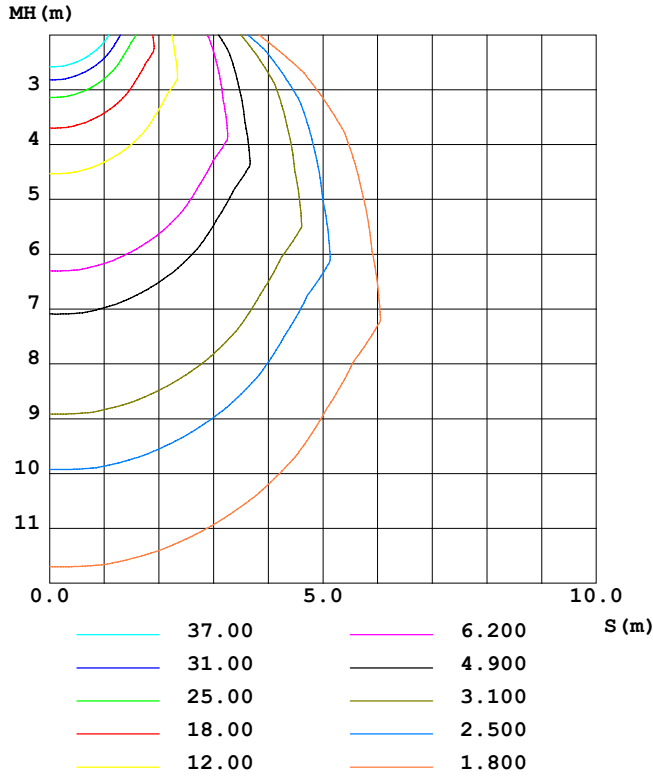

Isolux Diagram

C0 PLANE ISOLUX DIAGRAM (UNIT:lx)