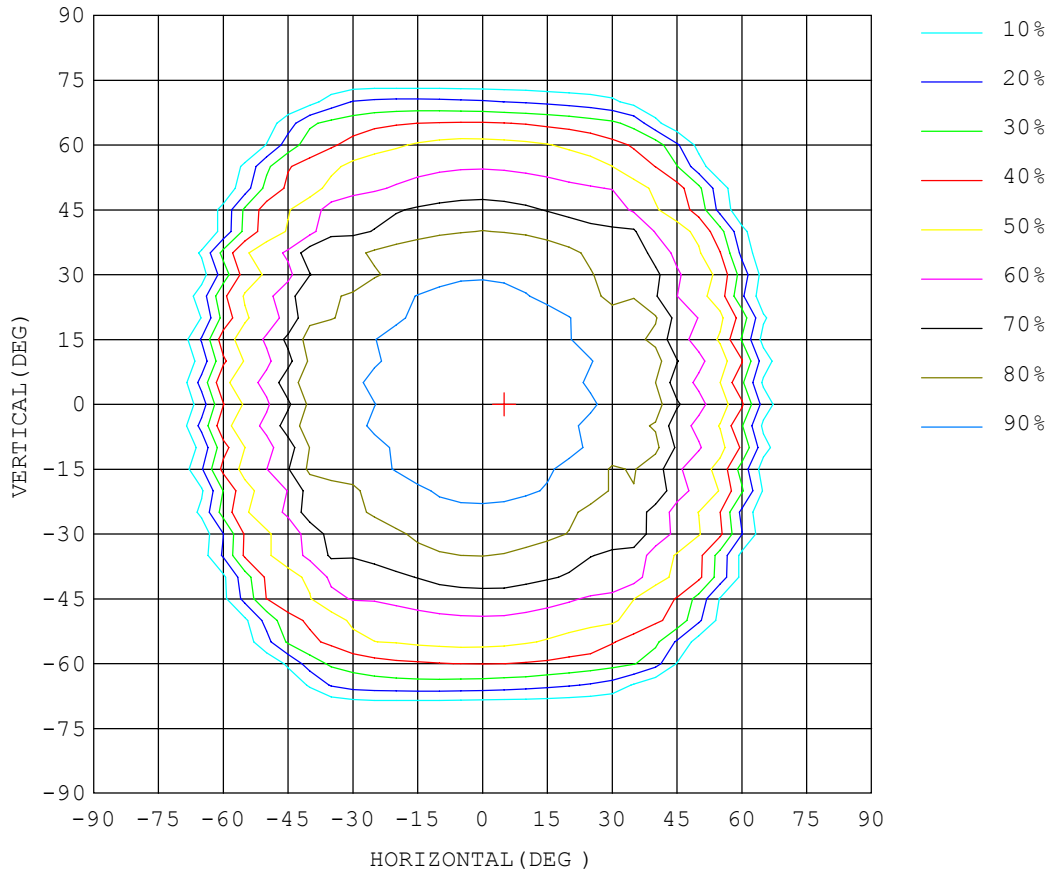

Model:	10w	Imax (cd)	247.3	S/H (C0/180)	1.31
Nominal Power (w)	11w	Efficiency (%)	94.2%	S/H (C90/270)	1.27
Rated Voltage (v)	230v	Total Flux (lm)	790.56	Up (%)	0.0
Nominal Flux (lm)	800lm	Class	Direct	Down (%)	94.2
Test Flux (lm)	800lm				

Luminous Intensity Distribution

tel: 01507 328031
 fax: 01507 328039
 email: sales@lumineux.co.uk

Technical Specification

Input Voltage	90-264 ACV 50Hz
Inout Power	10w \pm 15%
CRI	>65
Lumens	800 Nominal
Colour Temp	4000k Cool White
Working Temp	-25 to +45 degree C
Storage Temp	-45 to +70 degree C
Relative Humidity	Min 10% Max 90%
Altitude	2000m
Input Power Factor	.92
Input Effective Current	Min 0.1 Max 0.15
Input Power	Min 9.5 Max 11.5
Harmonic Distortion	20%
LED Light Source constant current	Min 320mA Max 360mA
LED Light Source constant voltage	Min 24v Max 28v
MTBF	\geq 25000H
Heat Sink	Product use at room temp. Max less than 70°c
Weight	0.55KG
Initial Luminous Flux	800-1000lm
Initial Colour Rendering	65
Initial Related colour temp	See Diagram 2
Optic maintenance ratio	70%
Stroboscopic	No
Temp Power Drift	10%
Temp Flux Drift	10%
Lighting on Lamp time	100ms
Lighting off lamp time	100ms
Beam Angle	120
Light Distribution curve	See diagram
Projection Area	See diagram
Flare shape	See diagram
H.V Test	3000VAC<5mA 60s L,N--GND
Insulation Resistance	1000VDC>10M Primary-subprime
Leakage Current	Input 264VAC/50Hz <3.5mA L,N--GND
EMC Certificate Number	CE EN55015
Protection grade	IP65

tel: 01507 328031

fax: 01507 328039

email: sales@lumineux.co.uk

Average E Figure

tel: 01507 328031
 fax: 01507 328039
 email: sales@lumineux.co.uk

Isocandela Diagram

UNIT: cd

tel: 01507 328031
fax: 01507 328039
email: sales@lumineux.co.uk