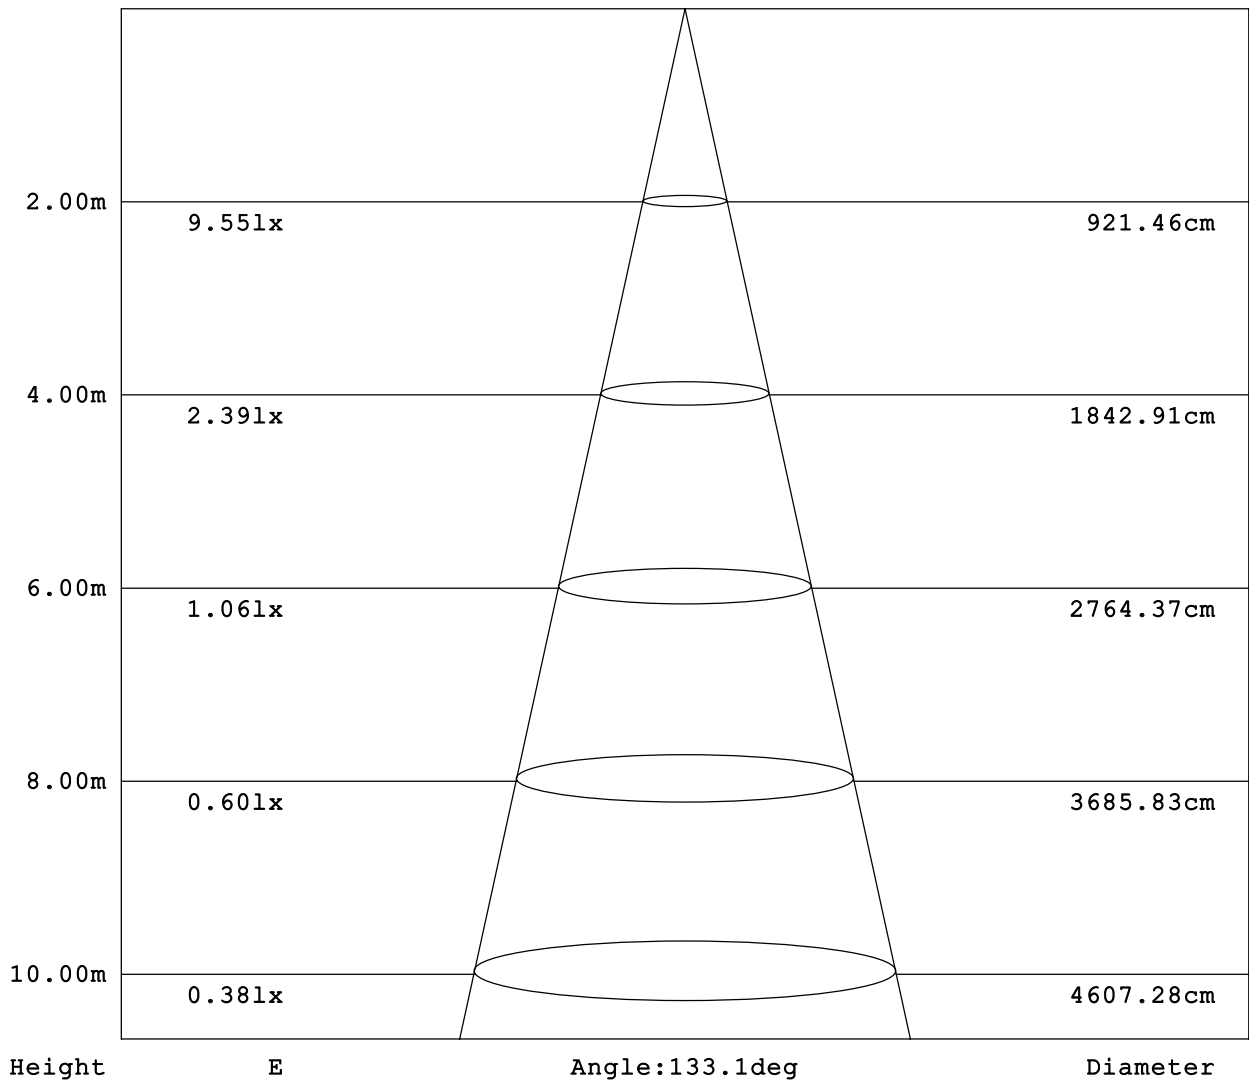

Model:	10w	Imax (cd)	247.3	S/H (C0/180)	1.31
Nominal Power (w)	11w	Efficiency (%)	94.2%	S/H (C90/270)	1.27
Rated Voltage (v)	230v	Total Flux (lm)	790.56	Up (%)	0.0
Nominal Flux (lm)	800lm	Class	Direct	Down (%)	94.2
Test Flux (lm)	800lm				

Luminous Intensity Distribution

tel: 01507 328031
 fax: 01507 328039
 email: sales@lumineux.co.uk

Technical Specification

Input Voltage	90-264 ACV 50Hz
Inout Power	10w \pm 15%
CRI	>65
Lumens	800 Nominal
Colour Temp	4000k Cool White
Working Temp	-25 to +45 degree C
Storage Temp	-45 to +70 degree C
Relative Humidity	Min 10% Max 90%
Altitude	2000m
Input Power Factor	.92
Input Effective Current	Min 0.1 Max 0.15
Input Power	Min 9.5 Max 11.5
Harmonic Distortion	20%
LED Light Source constant current	Min 320mA Max 360mA
LED Light Source constant voltage	Min 24v Max 28v
MTBF	\geq 25000H
Heat Sink	Product use at room temp. Max less than 70°c
Weight	0.55KG
Initial Luminous Flux	800-1000lm
Initial Colour Rendering	65
Initial Related colour temp	See Diagram 2
Optic maintenance ratio	70%
Stroboscopic	No
Temp Power Drift	10%
Temp Flux Drift	10%
Lighting on Lamp time	100ms
Lighting off lamp time	100ms
Beam Angle	120
Light Distribution curve	See diagram
Projection Area	See diagram
Flare shape	See diagram
H.V Test	3000VAC<5mA 60s L,N--GND
Insulation Resistance	1000VDC>10M Primary-subprime
Leakage Current	Input 264VAC/50Hz <3.5mA L,N--GND
EMC Certificate Number	CE EN55015
Protection grade	IP65

tel: 01507 328031

fax: 01507 328039

email: sales@lumineux.co.uk

Average E Figure

tel: 01507 328031
 fax: 01507 328039
 email: sales@lumineux.co.uk

Isocandela Diagram

UNIT: cd

tel: 01507 328031
fax: 01507 328039
email: sales@lumineux.co.uk