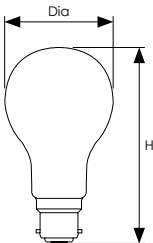

Professional Range GLS

Special purpose reinforced high quality lamps available in a wide selection of wattages and cap types. Typically used for indoor industrial type applications.

- 1,000 hour life
- 4,000 switching cycles
- Clear or opal glass finish
- 2700K extra warm white colour
- BC-B22d or ES-E27 cap
- Dimmable
- Internally fused for safety
- Only for use outdoors in a suitable IP rated enclosure

Product Code	Watts (W)	Volts (V)	Cap	Finish	Dimensions (mm)		Order Qty
					Dia	H	
Single Carton							
PG40CBC	40	240	BC-B22d	Clear	55	98	100
PG40CES	40	240	ES-E27	Clear	55	98	100
PG40PBC	40	240	BC-B22d	Pearl	55	98	100
PG40PES	40	240	ES-E27	Pearl	55	98	100
PG60CBC	60	240	BC-B22d	Clear	55	98	100
PG60CES	60	240	ES-E27	Clear	55	98	100
PG60PBC	60	240	BC-B22d	Pearl	55	98	100
PG60PES	60	240	ES-E27	Pearl	55	98	100
PG100CBC	100	240	BC-B22d	Clear	55	98	100
PG100CES	100	240	ES-E27	Clear	55	98	100
PG100PBC	100	240	BC-B22d	Pearl	55	98	100
PG100PES	100	240 </td <td>ES-E27</td> <td>Pearl</td> <td>55</td> <td>98</td> <td>100</td>	ES-E27	Pearl	55	98	100
PG150CBC	150	240	BC-B22d	Clear	70	125	100
PG150CES	150	240	ES-E27	Clear	70	125	100
PG150PBC	150	240	BC-B22d	Pearl	70	125	100
PG150PES	150	240	ES-E27	Pearl	70	125	100