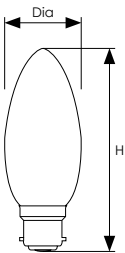

Professional Range Candle

Special purpose reinforced high quality lamps available in a wide selection of wattages and cap types. Typically used for indoor industrial type applications.

- 1,000 hour life
- 4,000 switching cycles
- Clear or opal glass finish
- 2700K extra warm white colour
- BC-B22d, SBC-B15d, ES-E27 or SES-E14 cap
- Dimmable
- Internally fused for safety
- Only for use outdoors in a suitable IP rated enclosure

Product Code	Watts (W)	Volts (V)	Cap	Finish	Dimensions (mm)		Order Qty
					Dia	H	
Single Carton							
PCAN25CBC	25	240	BC-B22d	Clear	35	90	100
PCAN25CSBC	25	240	SBC-B15d	Clear	35	97	100
PCAN25CES	25	240	ES-E27	Clear	35	90	100
PCAN25CSES	25	240	SES-E14	Clear	35	97	100
PCAN25OBC	25	240	BC-B22d	Opal	35	90	100
PCAN25OSBC	25	240	SBC-B15d	Opal	35	97	100
PCAN25OES	25	240	ES-E27	Opal	35	90	100
PCAN25OSES	25	240	SES-E14	Opal	35	97	100
PCAN40CBC	40	240	BC-B22d	Clear	35	90	100
PCAN40CSBC	40	240	SBC-B15d	Clear	35	97	100
PCAN40CES	40	240	ES-E27	Clear	35	90	100
PCAN40CSES	40	240	SES-E14	Clear	35	97	100
PCAN40OBC	40	240	BC-B22d	Opal	35	90	100
PCAN40OSBC	40	240	SBC-B15d	Opal	35	97	100
PCAN40OES	40	240	ES-E27	Opal	35	90	100
PCAN40OSES	40	240	SES-E14	Opal	35	97	100

Professional Range Candle

Product Code	Watts (W)	Volts (V)	Cap	Finish	Dimensions (mm)		Order Qty
					Dia	H	
Single Carton							
PCAN60CBC	60	240	BC-B22d	Clear	35	90	100
PCAN60CSBC	60	240	SBC-B15d	Clear	35	97	100
PCAN60CES	60	240	ES-E27	Clear	35	90	100
PCAN60CSES	60	240	SES-E14	Clear	35	97	100
PCAN60OBC	60	240	BC-B22d	Opal	35	90	100
PCAN60OSBC	60	240	SBC-B15d	Opal	35	97	100
PCAN60OES	60	240	ES-E27	Opal	35	90	100
PCAN60OSES	60	240	SES-E14	Opal	35	97	100