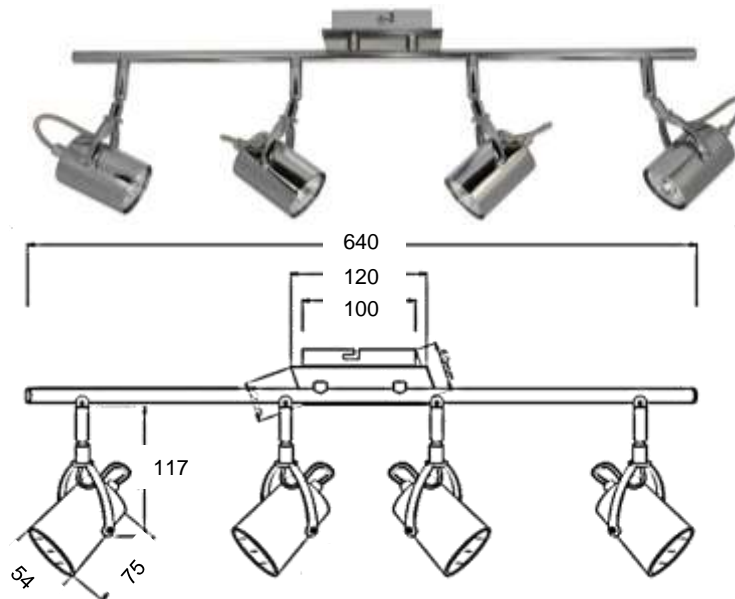

Data Specification Sheet

SP4C - 230V 4 x 35W GU10 Un-switched Spotlight Chrome

ML Accessories Code	SP4C
Description	230V 4 x 35W GU10 Single Head Un-switched Spotlight Chrome
Base Finishes available	Chrome
Overall dimensions (mm)	See above diagram
Weight	1.567KG
Fixing	Mild steel bracket
Typical location	Indoor
Lamp Supplied	Yes 4 x 35W 230V GU10 Halogen
Voltage (V)	220-230V 50Hz
Max Wattage (W)	35W
Class	Class I. Must be Earthed
IP	IP20
Photometric Testing	No
Instruction sheet	Yes
Origin of manufacture	China
Pack Included	Instructions
Main materials:	
• Body	Mild Steel
• Bracket	Mild steel
Lamp holder cap and make	GU10 Kang Rong
Lamp type	35W GU10 230V
Electrical Connections	10A Screw terminal LEN
Dimmable	Yes
Distance from flammable object	1mtrs
CE mark	Yes
Quality Assurance System	Yes ISO 9001 QMS
Batch coding details	Yes
Certificate of Conformity	Yes
Manufactured in accordance	EN60598
Guarantee Period	1 Year