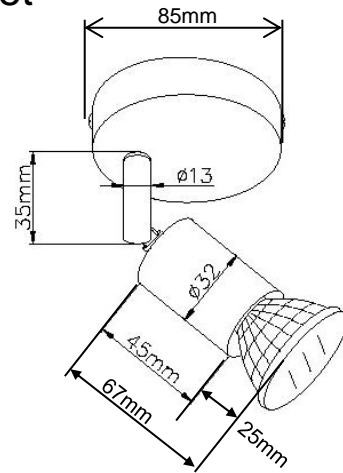

Data Specification Sheet

AL131BC - 230V 1 X 50W GU10 Un-switched Spotlight Brushed Chrome

ML Accessories Code	AL131BC
Description	230V 1 X 50W GU10 Single Head Un-switched Spotlight Brushed Chrome
Base Finishes available	Brushed Chrome
Overall dimensions (mm)	See above diagram
Weight	0.35KG
Fixing	Mild steel bracket
Typical location	Indoor or Outdoor (Not suitable for food preparation areas)
Lamp Supplied	Yes 50W 230V GU10 Halogen
Voltage (V)	220-230V 50Hz
Max Wattage (W)	50W
Class	Class I. Must be Earthed
IP	IP20
Photometric Testing	No
Instruction sheet	Yes
Origin of manufacture	China
Pack Included	Instructions
Main materials:	
• Body	Mild Steel
• Reflector	N/A
• Bracket	Mild steel
Lamp holder cap and make	GU10 Kang Rong
Lamp type	50W GU10 230V
Electrical Connections	10A Screw terminal LEN
Dimmable	Yes
Distance from flammable object	1mtrs
CE mark	Yes
Quality Assurance System	Yes ISO 9001 QMS
Batch coding details	Yes
Certificate of Conformity	Yes
Manufactured in accordance	EN60598
Guarantee Period	1 Year