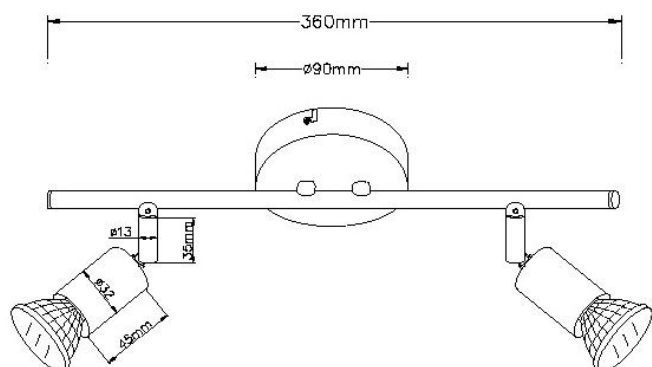

Data Specification Sheet

SPGU2BC - 230V 2 X 50W GU10 Un-switched Spotlight Brushed Chrome

ML Accessories Code	SPGU2BC
Description	230V 2 X 50W GU10 Single Head Un-switched Spotlight Brushed Chrome
Base Finishes available	Brushed Chrome
Overall dimensions (mm)	See above diagram
Weight	0.54KG
Fixing	Mild steel bracket
Typical location	Indoor or Outdoor (Not suitable for food preparation areas)
Lamp Supplied	Yes 2 x 50W 230V GU10 Halogen
Voltage (V)	220-230V 50Hz
Max Wattage (W)	50W
Class	Class I. Must be Earthed
IP	IP20
Photometric Testing	No
Instruction sheet	Yes
Origin of manufacture	China
Pack Included	Instructions
Main materials:	
• Body	Mild Steel
• Reflector	N/A
• Bracket	Mild steel
Lamp holder cap and make	GU10 Kang Rong
Lamp type	50W GU10 230V
Electrical Connections	10A Screw terminal LEN
Dimmable	Yes
Distance from flammable object	1mtrs
CE mark	Yes
Quality Assurance System	Yes ISO 9001 QMS
Batch coding details	Yes
Certificate of Conformity	Yes
Manufactured in accordance	EN60598
Guarantee Period	1 Year