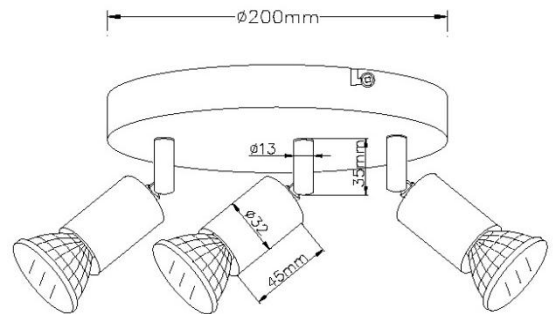

Data Specification Sheet

SPGU3BC - 230V 3 X 50W GU10 Un-switched Spotlight Brushed Chrome

ML Accessories Code	SPGU3BC
Description	230V 3 X 50W GU10 Single Head Un-switched Spotlight Brushed Chrome
Base Finishes available	Brushed Chrome
Overall dimensions (mm)	See above diagram
Weight	0.68KG
Fixing	Mild steel bracket
Typical location	Indoor or Outdoor (Not suitable for food preparation areas)
Lamp Supplied	Yes 2 x 50W 230V GU10 Halogen
Voltage (V)	220-230V 50Hz
Max Wattage (W)	50W
Class	Class I. Must be Earthed
IP	IP20
Photometric Testing	No
Instruction sheet	Yes
Origin of manufacture	China
Pack Included	Instructions
Main materials:	
• Body	Mild Steel
• Reflector	N/A
• Bracket	Mild steel
Lamp holder cap and make	GU10 Kang Rong
Lamp type	50W GU10 230V
Electrical Connections	10A Screw terminal LEN
Dimmable	Yes
Distance from flammable object	1mtrs
CE mark	Yes
Quality Assurance System	Yes ISO 9001 QMS
Batch coding details	Yes
Certificate of Conformity	Yes
Manufactured in accordance	EN60598
Guarantee Period	1 Year